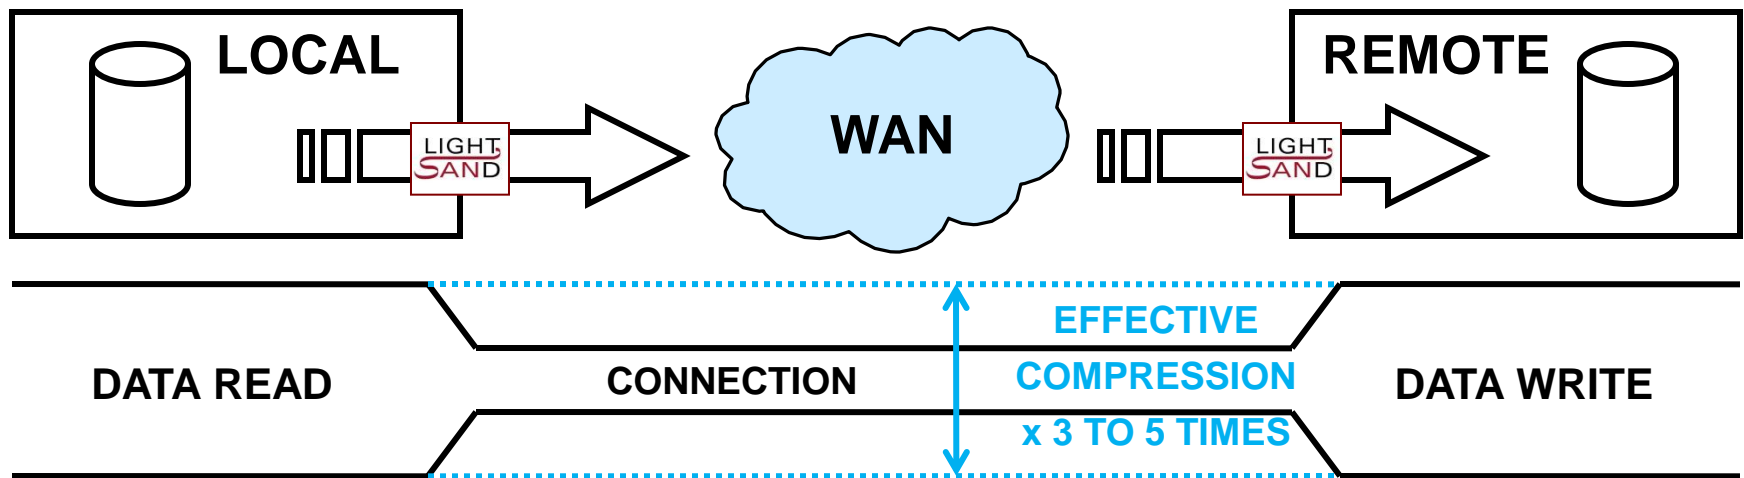

LightSand reduces the cost of your WAN